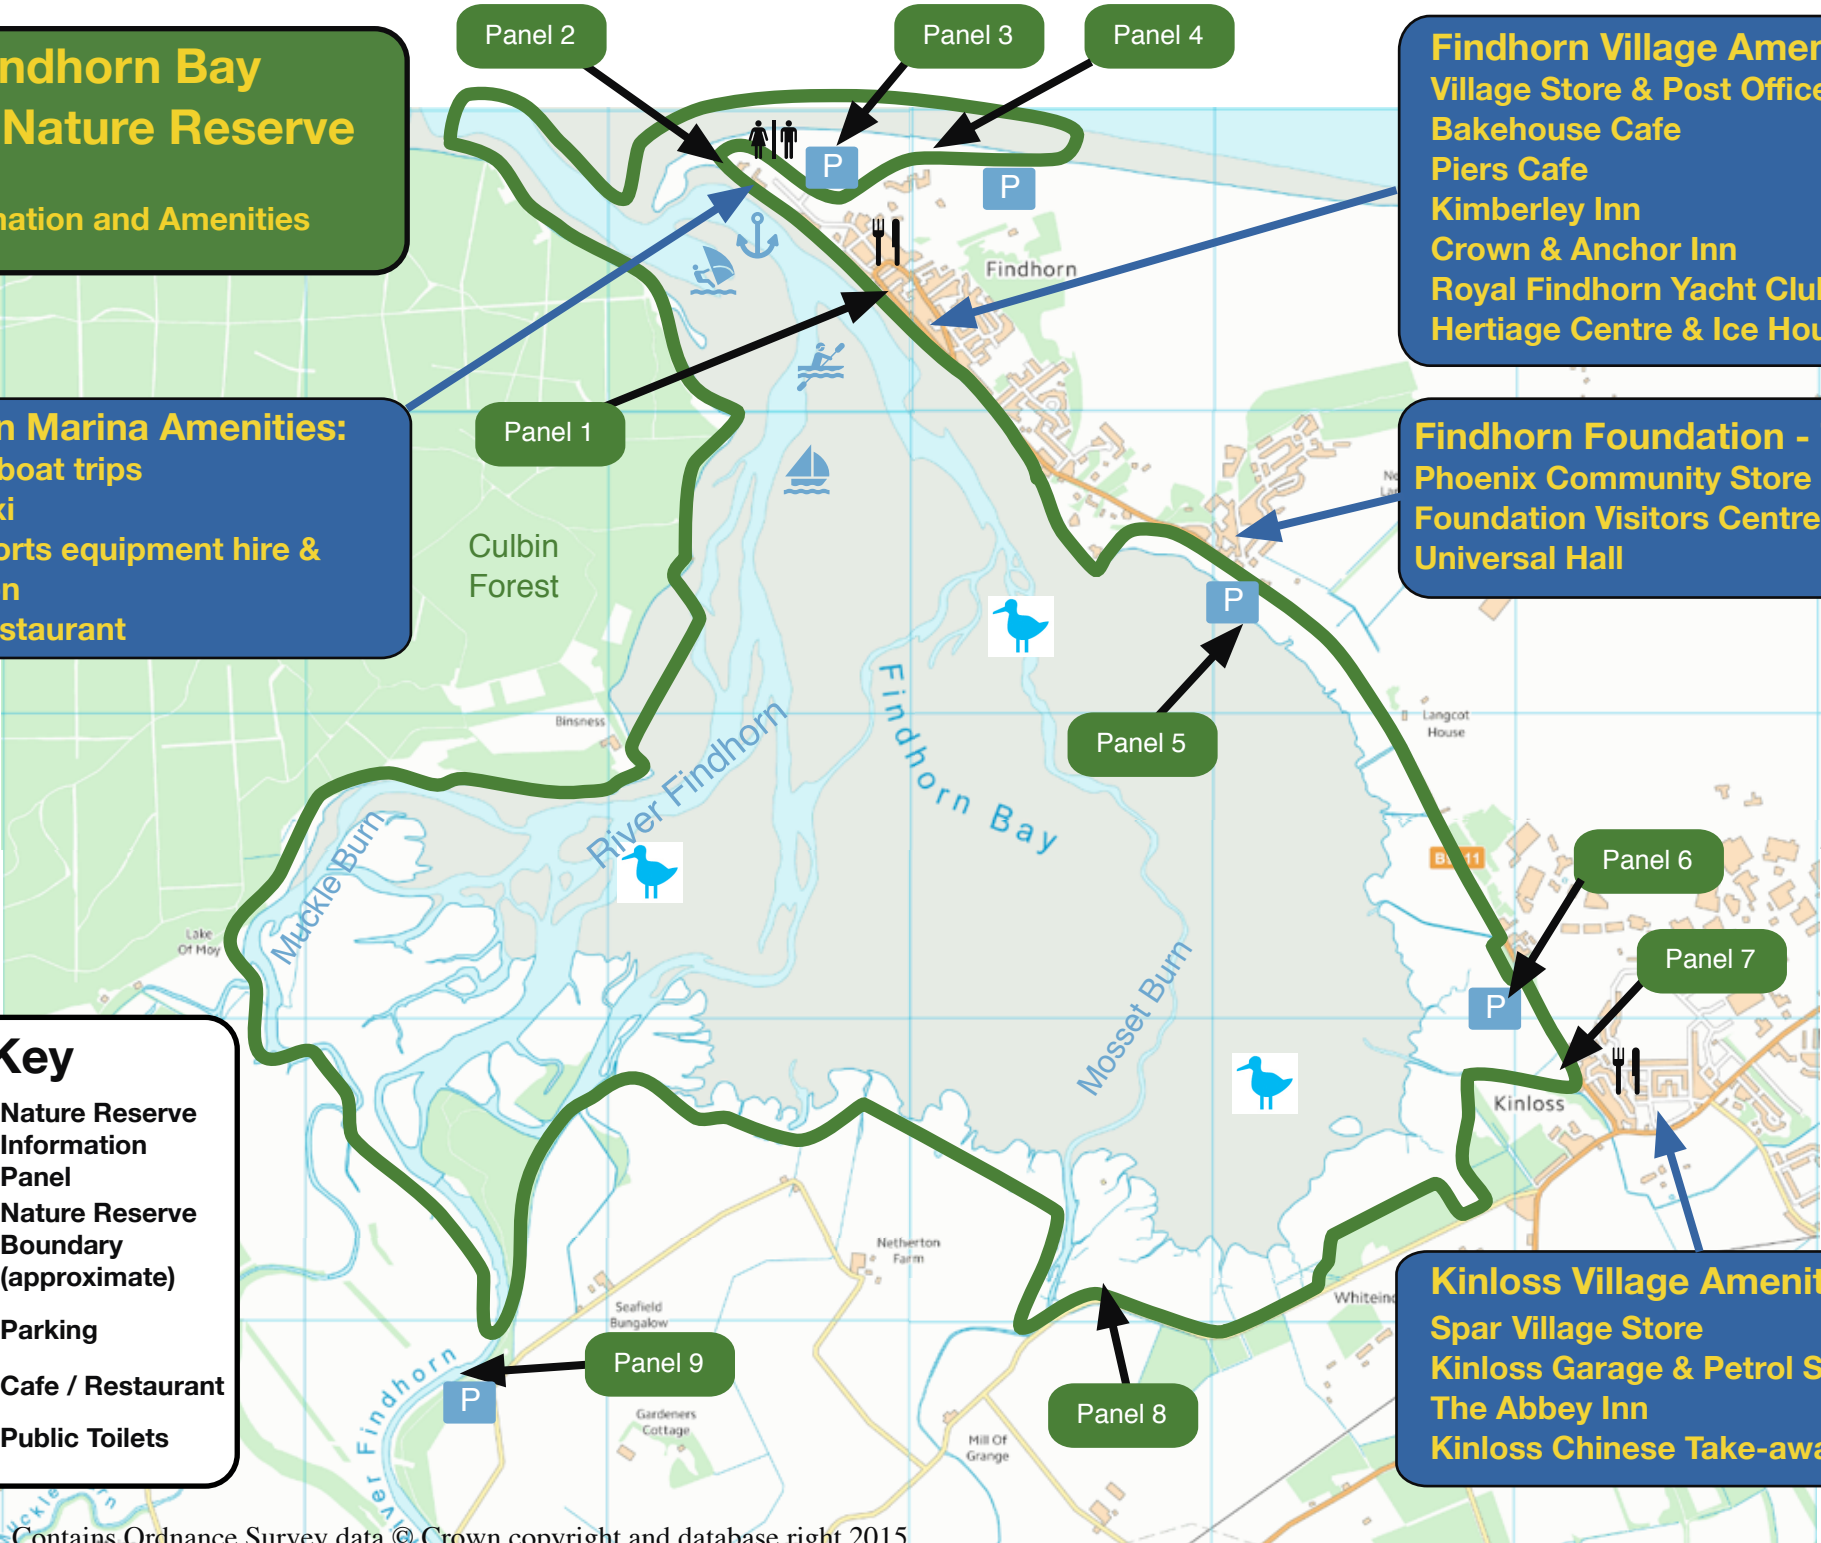

**Findhorn Bay  
Local Nature Reserve**  
Information and Amenities

**Findhorn Marina Amenities:**  
North 58 boat trips  
Water Taxi  
Water sports equipment hire & instruction  
Cafe / Restaurant

**Findhorn Village Amenities:**  
Village Store & Post Office  
Bakehouse Cafe  
Piers Cafe  
Kimberley Inn  
Crown & Anchor Inn  
Royal Findhorn Yacht Club  
Heritage Centre & Ice House

**Findhorn Foundation - The Park**  
Phoenix Community Store  
Foundation Visitors Centre  
Universal Hall

**Key**

-  Panel 1
-  Nature Reserve Boundary (approximate)
-  Parking
-  Cafe / Restaurant
-  Public Toilets

**Kinloss Village Amenities:**  
Spar Village Store  
Kinloss Garage & Petrol Station  
The Abbey Inn  
Kinloss Chinese Take-away